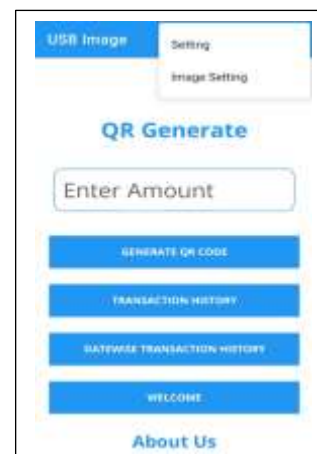

Version: 1.0.0 (USB+BLE)

Serial No:12325961407196

Embedded-innovations.com

Step 2: Settings:

First ON your Bluetooth and location in your Mobile > Open Customer Facing QR Code Display App

→ Go to Setting & Enter Your UPI Id , Payee Name And Click the Submit Button.