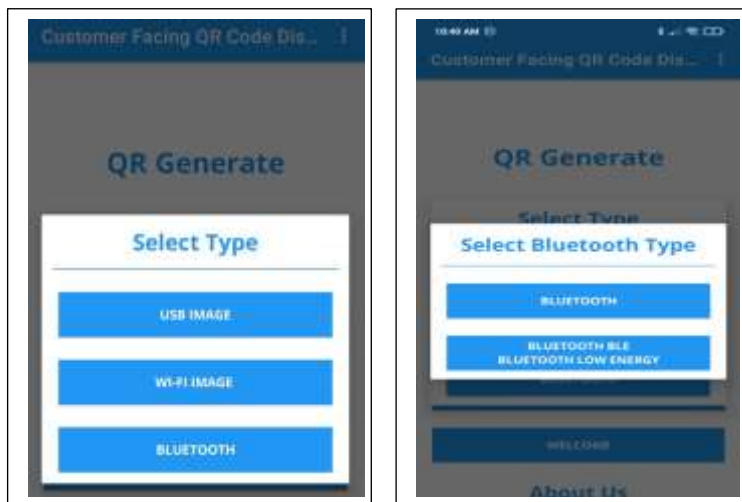

Step: 3 Bluetooth Connection:

Select Type: BLUETOOTH

Bluetooth Type: Bluetooth BLE

Bluetooth Low Energy