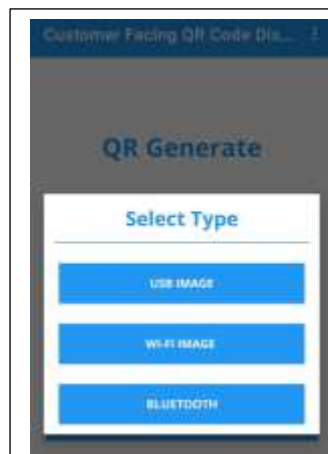

Version: 1.0.0 (USB+BLE)

Serial No:12325961407196

Embedded-innovations.com

Step 2: Settings:

First ON your Bluetooth and location in your Mobile > Open Customer Facing QR Code Display App

→ Go to Setting & Enter Your UPI Id , Payee Name And Click the Submit Button.