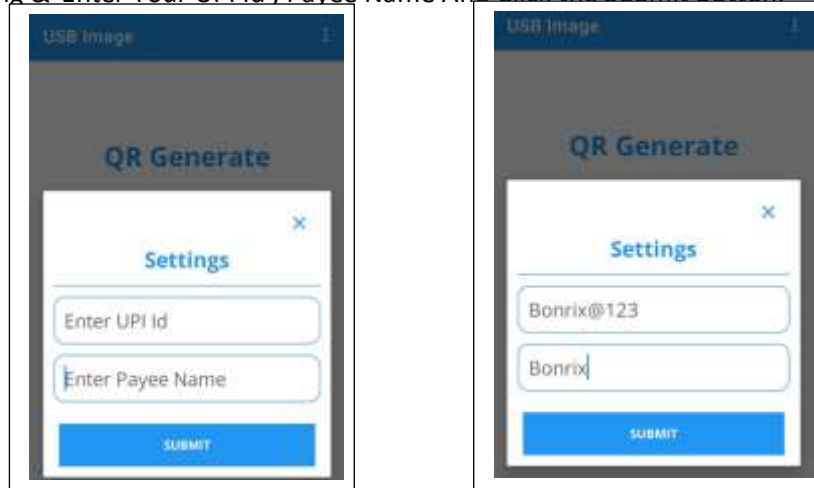

Version: 1.0.0 (USB+BLE)

Serial No:12325961407196

Embedded-innovations.com

Step 2: Settings:

First ON your Bluetooth and location in your Mobile > Open Customer Facing QR Code Display App

→ Go to Setting & Enter Your UPI Id , Payee Name And Click the Submit Button.