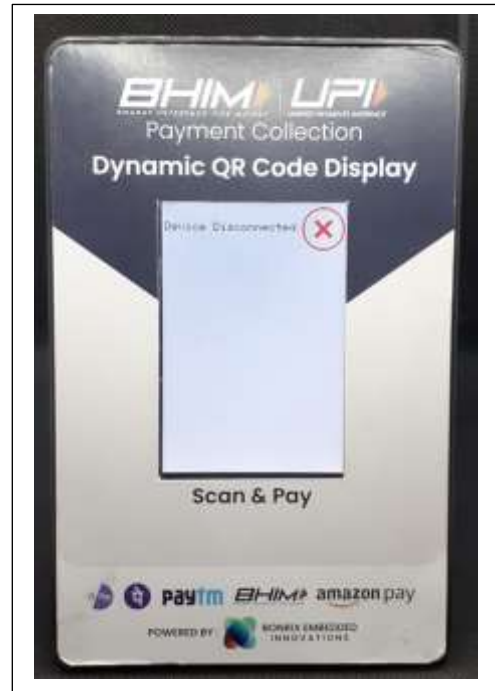

3.5 inch Dynamic QR Code Display - BLE

Model: BEI-DQR-111-BLE

Instruction: Connect your Device with Power Supply

Follow this link for Connect Your Device through this App:

http://www.embedded-innovations.com/Downloads/DeskstopSoftware/qr_display_blue.apk

Step 1: Welcome Message:

Bonrix Embedded Innovation

Device Name: DQR-111

3.5 inch USB DQR Display

Item Code: BEI-DQR-111-BLE

Command Type: Text Command

Display Type: DQR

Pixels:320*480

Step 5: Success:

Command: DisplaySuccessQRCodeScreen*1234567890ORD10594565*29-03-2023

Step 6: Fail:

Command: DisplayFailQRCodeScreen*1234567890ORD10594565*29-03-2023

Step 7: Disconnect:

Thank you

ADDRESS

Bonrix Embedded Innovations