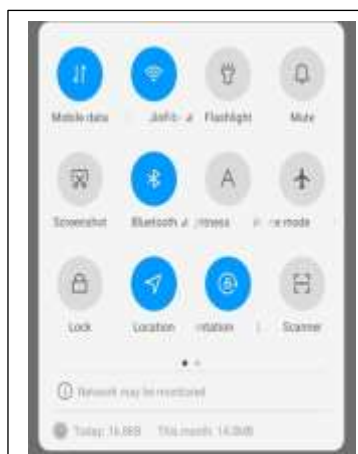

3.5 inch Dynamic QR Code Display - BLE

Model: BEI-DQR-111-BLE

Instruction: Connect your Device with Power Supply

Follow this link for Connect Your Device through this App:

http://www.embedded-innovations.com/Downloads/DeskstopSoftware/qr_display_blue.apk

Version: 1.0.0 (USB+BLE)

Serial No:12325961407196

Embedded-innovations.com

Step 2: Settings:

First ON your Bluetooth and location in your Mobile > Open Customer Facing QR Code Display App

→ Go to Setting & Enter Your UPI Id , Payee Name And Click the Submit Button.