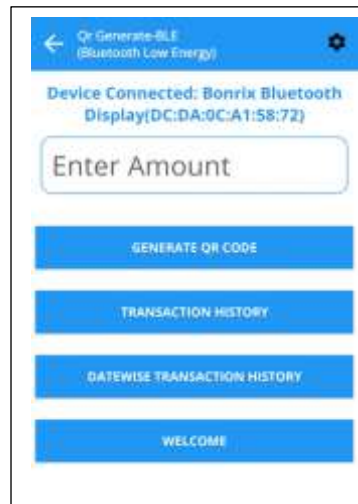

Version: 1.0.0 (USB+BLE)

Serial No:12325961407196

Embedded-innovations.com

Step 2: Settings:

First ON your Bluetooth and location in your Mobile > Open Customer Facing QR Code Display App

→ Go to Setting & Enter Your UPI Id , Payee Name And Click the Submit Button.

Step: 3 Bluetooth Connection:

Select Type: BLUETOOTH

Bluetooth Type: Bluetooth BLE

Bluetooth Low Energy

→Click on Scan Device

→Select Bonrix Bluetooth Display

Step 4: Welcome Screen:

Command: WelcomeScreen**Bonrix@123**

→ Click on WELCOME Button

Step 4: Generate QR Code:

Command: DisplayQRCodeScreen*upi://pay?pa=63270083167.payswiff@indus&pn=Bonrix&cu=INR&am=10&pn=Bonrix%20Software%20Systems10*7418529631@icici

→ Enter Any Amount And Click on Generate QR Code