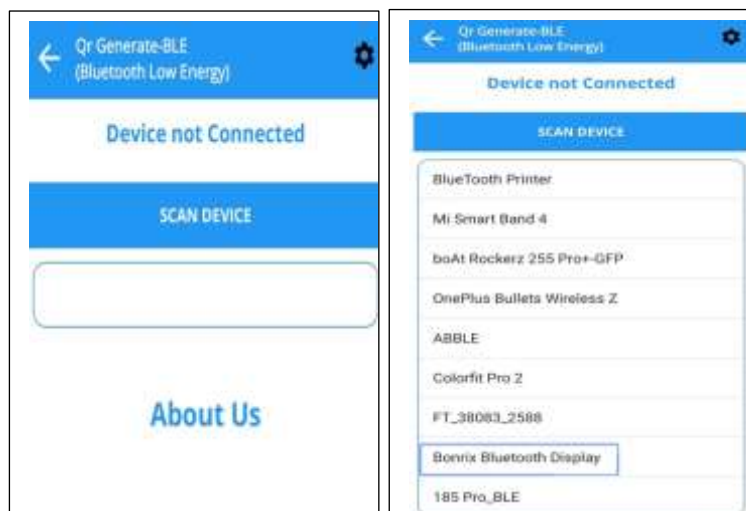

Version: 1.0.0 (USB+BLE)

Serial No:12325961407196

Embedded-innovations.com

Step 2: Settings:

First ON your Bluetooth and location in your Mobile > Open Customer Facing QR Code Display App

→ Go to Setting & Enter Your UPI Id , Payee Name And Click the Submit Button.

Step: 3 Bluetooth Connection:

Select Type: BLUETOOTH

Bluetooth Type: Bluetooth BLE

Bluetooth Low Energy

→Click on Scan Device

→Select Bonrix Bluetooth Display

Step 4: Welcome Screen:

Command: WelcomeScreen**Bonrix@123**